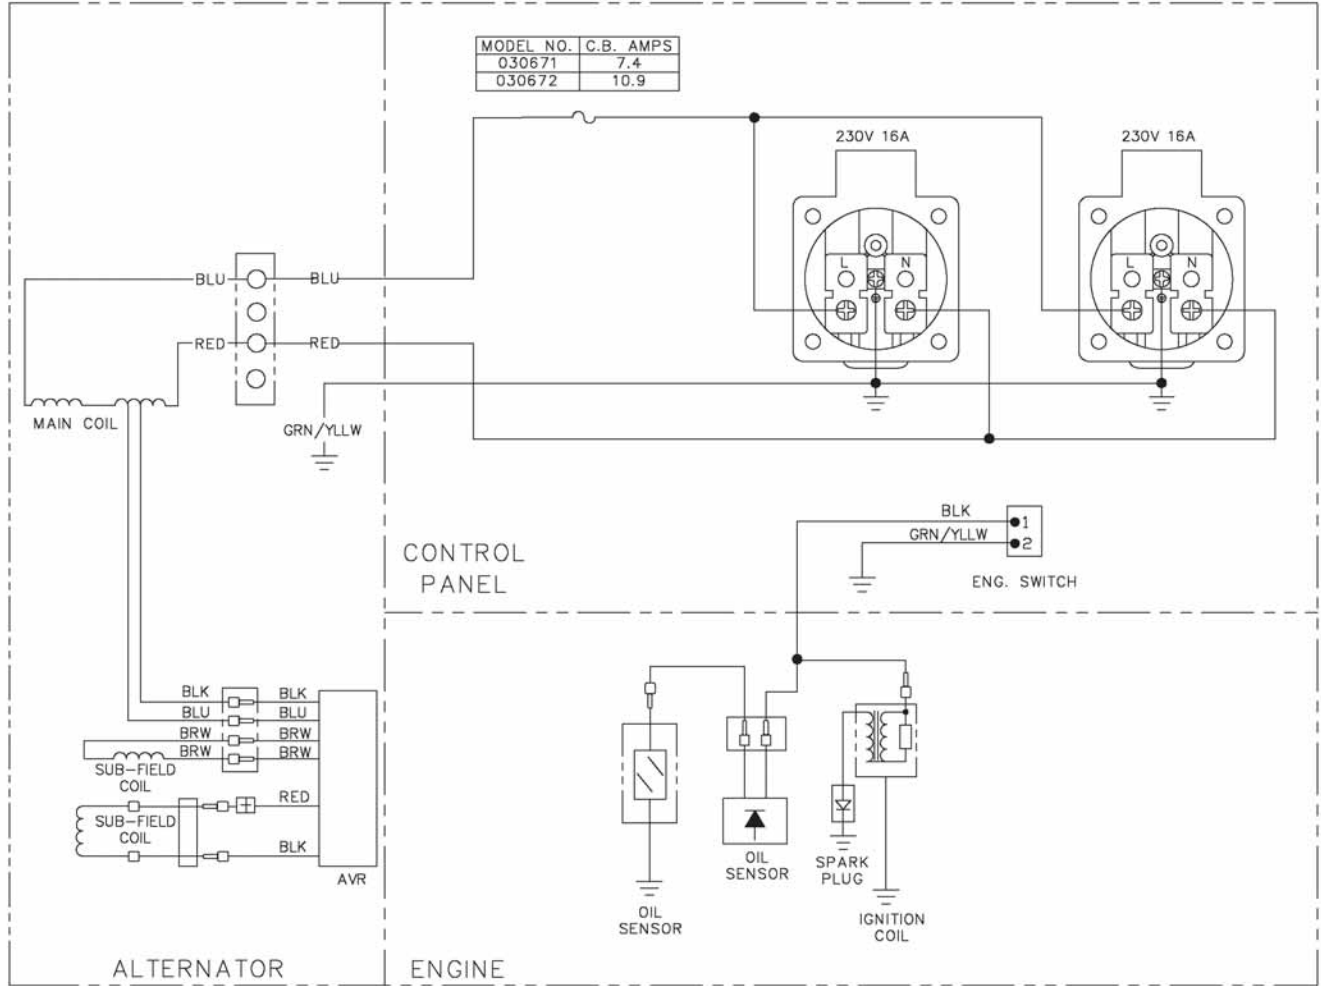

# Exploded View - Wiring Diagram

The above parts group applies to the following Mfg. Nos.:

030671-00 - 2200A Briggs & Stratton

030672-00 - 3200A Briggs & Stratton

# Exploded View - Wiring Schematic

**NOTE:** Unless noted otherwise, use the standard hardware torque specification chart.

The above parts group applies to the following Mfg. Nos.:

**030671-00 - 2200A Briggs & Stratton**