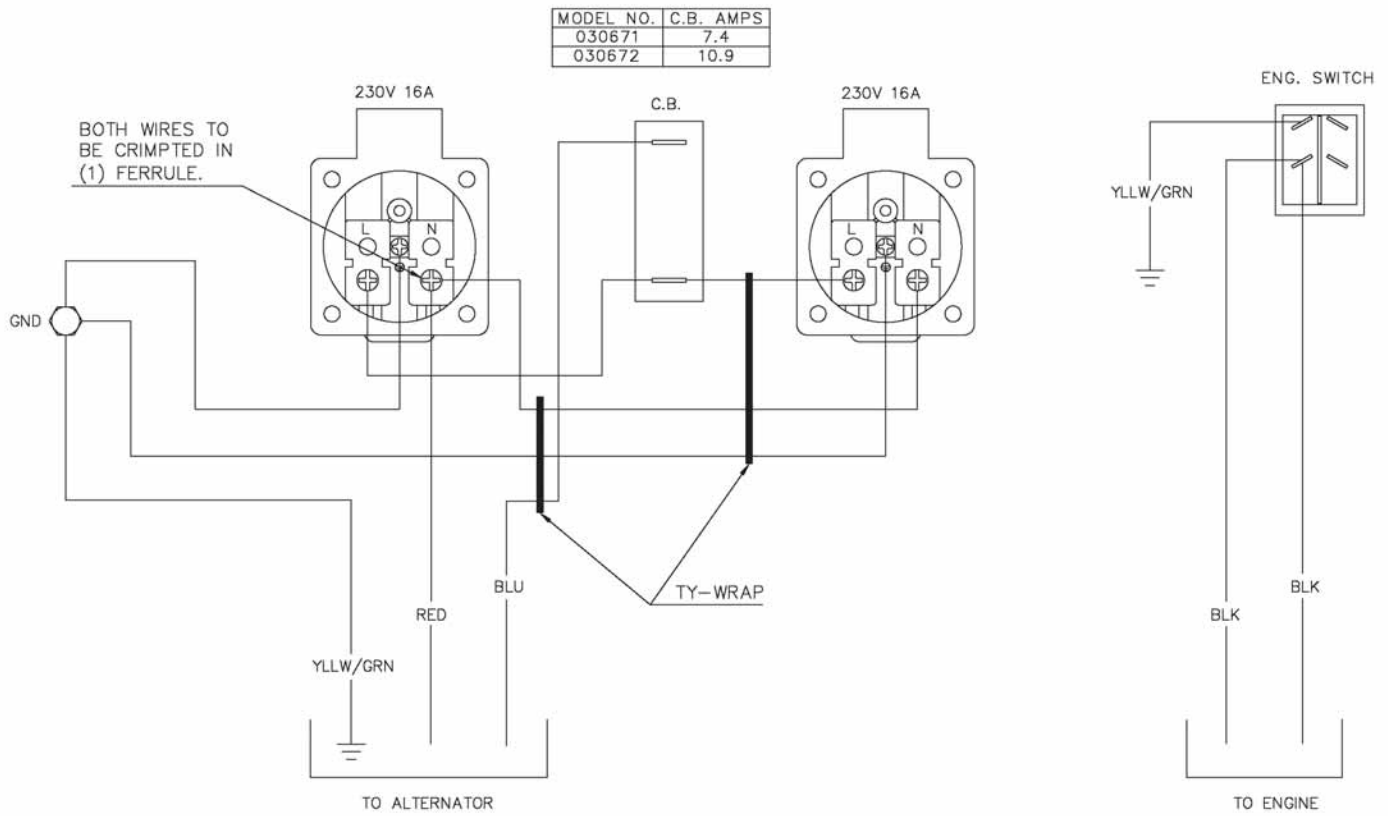

# Exploded View - Wiring Diagram

The above parts group applies to the following Mfg. Nos.:

030671-00 - 2200A Briggs & Stratton

030672-00 - 3200A Briggs & Stratton

# Exploded View - Wiring Schematic

**NOTE:** Unless noted otherwise, use the standard hardware torque specification chart.

The above parts group applies to the following Mfg. Nos.:

**030671-00 - 2200A Briggs & Stratton**